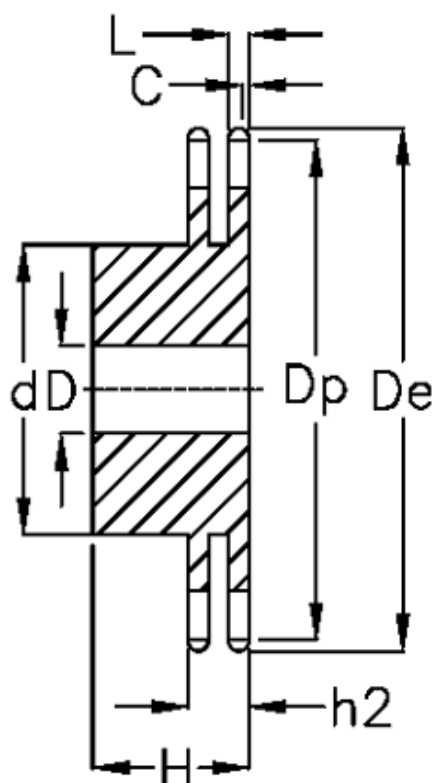

Article number: 616012010024

Description: Sprocket 24 B-2 Z=24 duplex
predrilled

Measures

C = 4

d = 160

D = 25±0,5

De = 306.8

Dp = 291.88

For chain size = 1 1/2" x 1"

For chain type = 24 B-2

H = 100

h2 = 72

L = 23.6

Number of teeth = 24